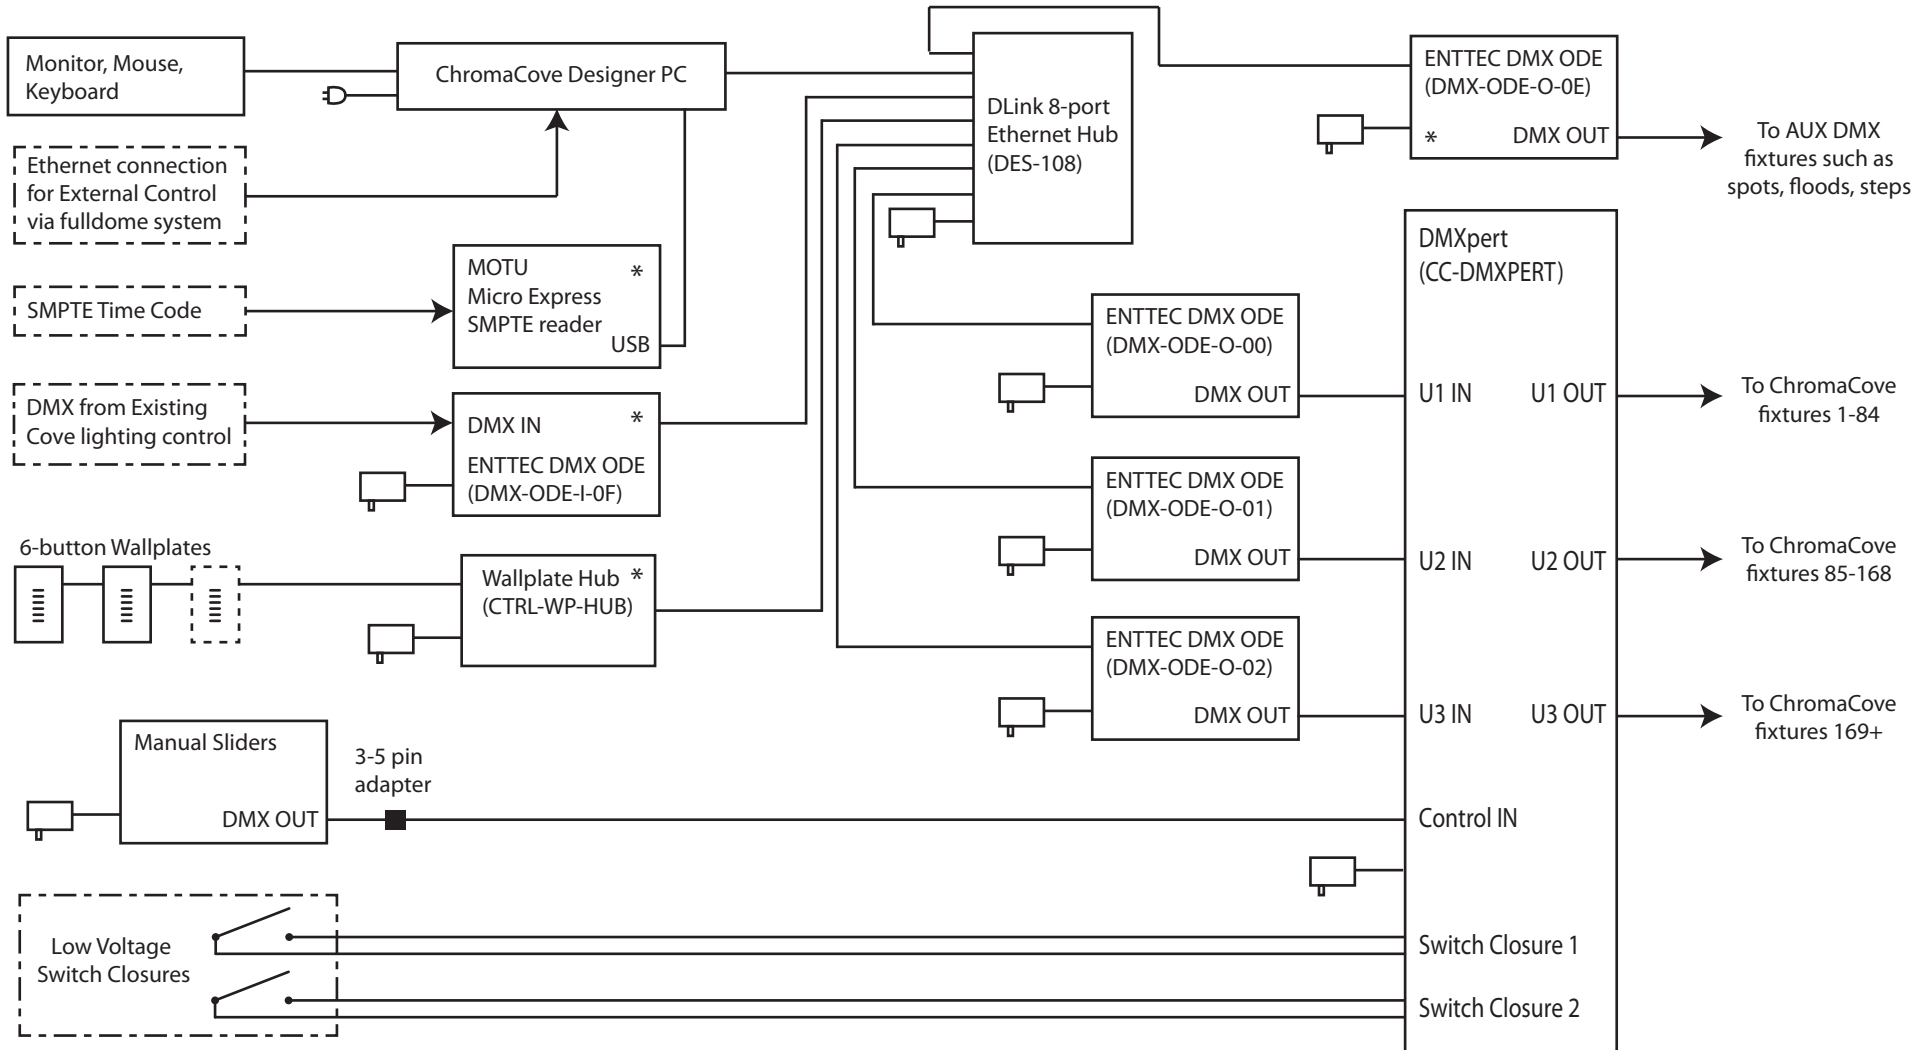

ChromaCove LED Cove Lighting Control

Example of control using CCDesigner, fulldome, manual sliders and other various controls with DMXpert processor

Note:
 * Item or feature is not included in base system or typical quotes, but is easily added. Please specify if function is desirable.